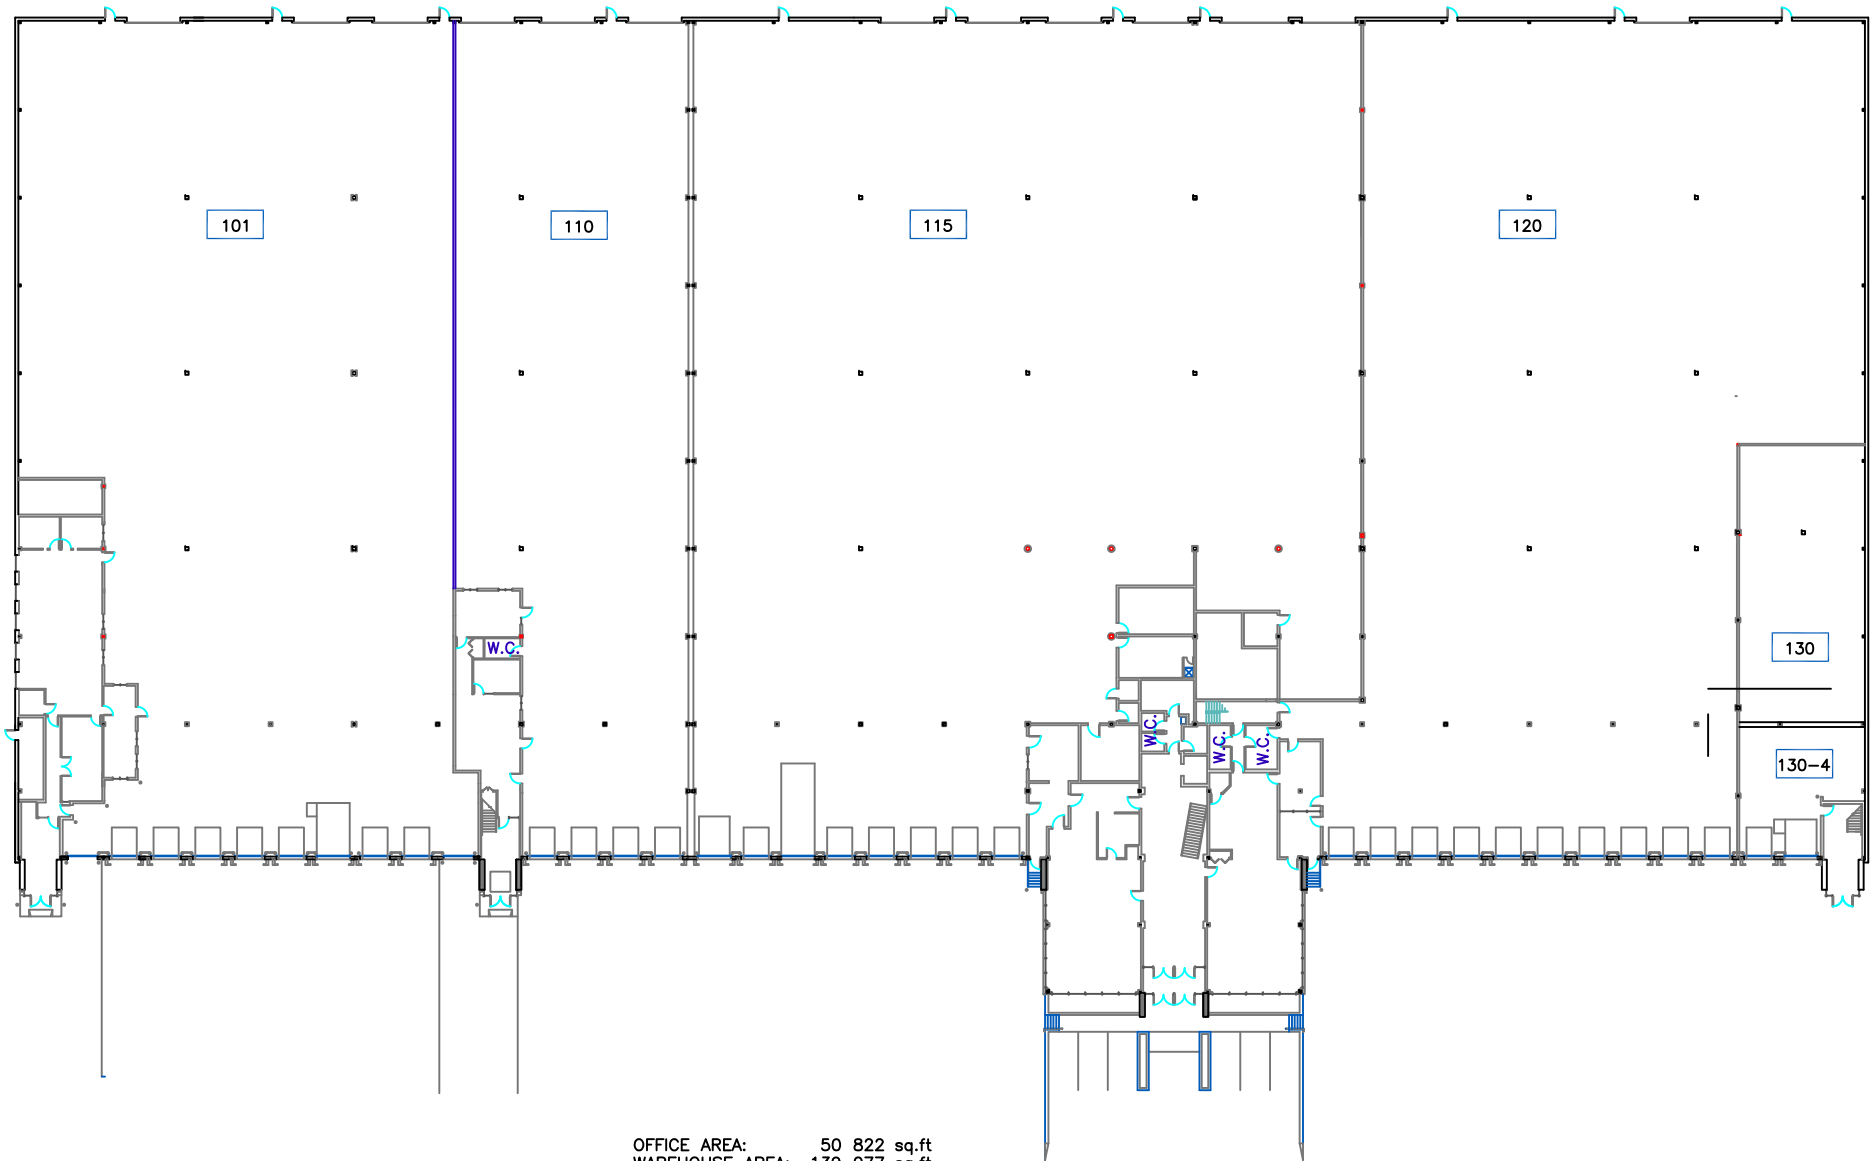

# 800 Stuart Graham, Dorval (YUL)

GROUND FLOOR  
WAREHOUSE AND OFFICE LOCATION