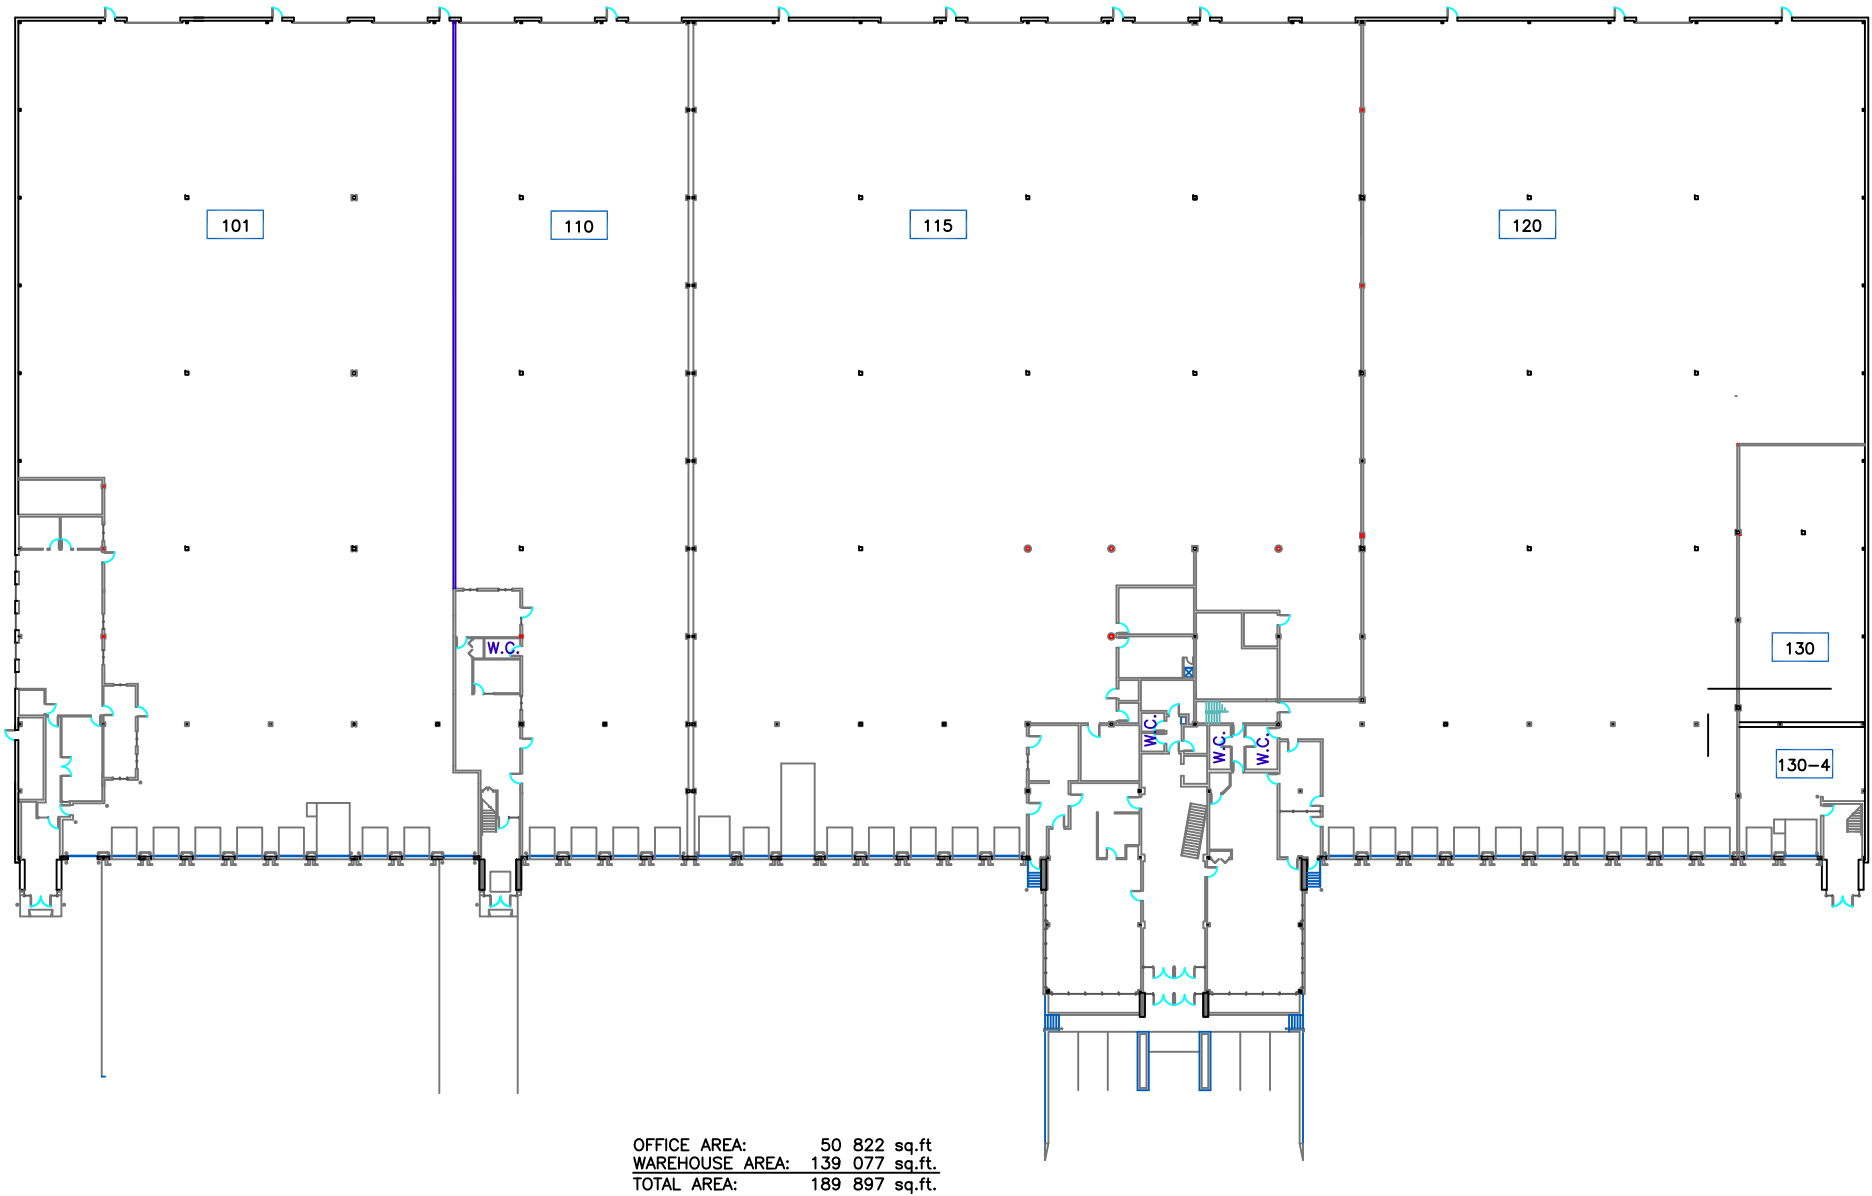

800 Stuart Graham, Dorval (YUL)

GROUND FLOOR
WAREHOUSE AND OFFICE LOCATION