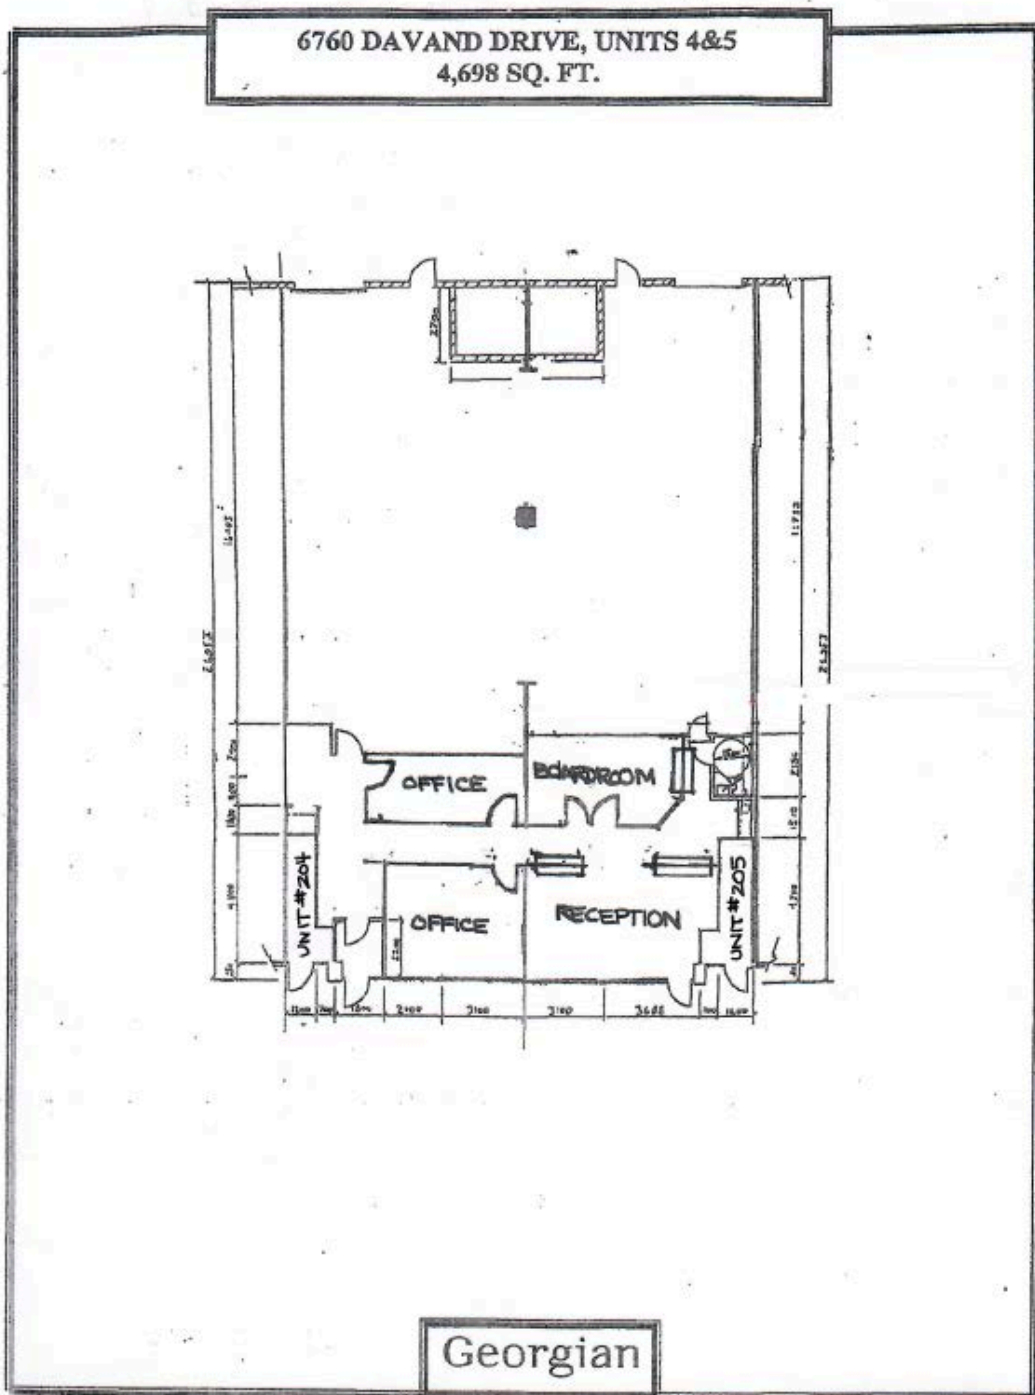

6760 DAVAND DRIVE UNIT 4-5

MISSISSAUGA, ON

Total Area
4,698 Sq. Ft.

Office Area
30%

Zoning
E3

\$6.50
TMI (2024)

\$17.50
PSF NET

20'
Clear Height