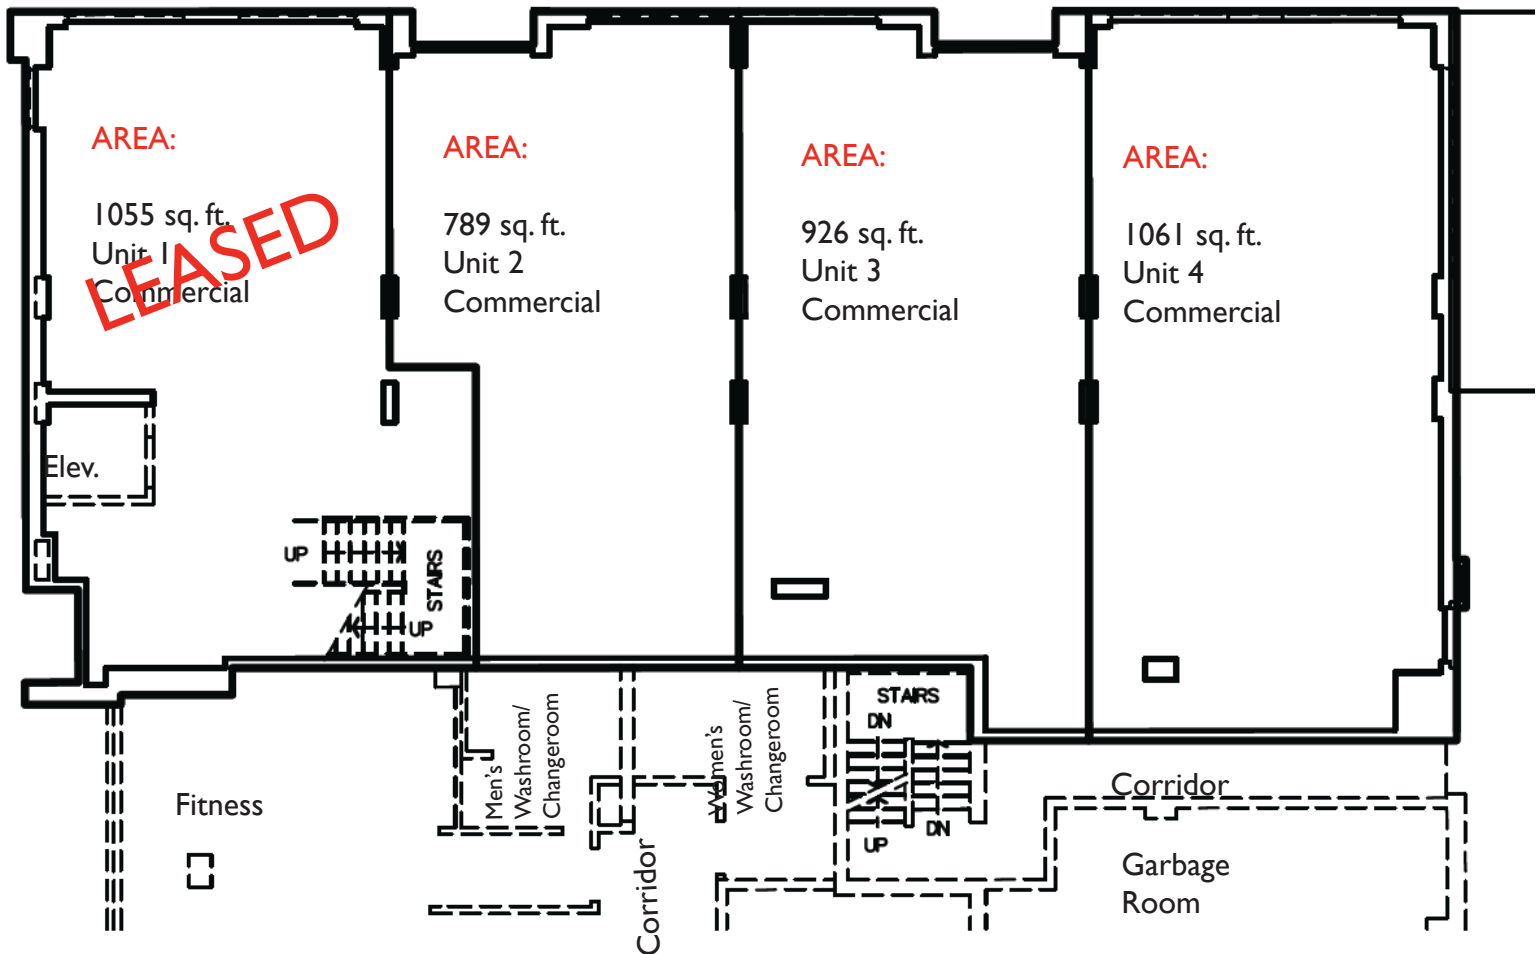

**CUSHMAN &
WAKEFIELD**

FOR LEASE

111 Queen Street East

Brampton, Ontario

FIRST FLOOR

BOMA

Bob Cranch
Sales Representative
Vice President
905 501 6472
bob.cranch@cushwake.com

Steve Gottdank
Sales Representative
Vice President
905 501 6464
steve.gottdank@cushwake.com

1 Prologis Boulevard, Suite 300
Mississauga, ON, L5W 0G2
main 905 568 9500
fax 905 568 9444
cushmanwakefield.com

Cushman & Wakefield Ltd., Brokerage

Cushman & Wakefield Copyright 2016. No warranty or representation, express or implied, is made to the accuracy or completeness of the information contained herein, and same is submitted subject to errors, omissions, change of price, rental or other conditions, withdrawal without notice, and to any special listing conditions imposed by the property owner(s). As applicable, we make no representation as to the condition of the property (or properties) in question.