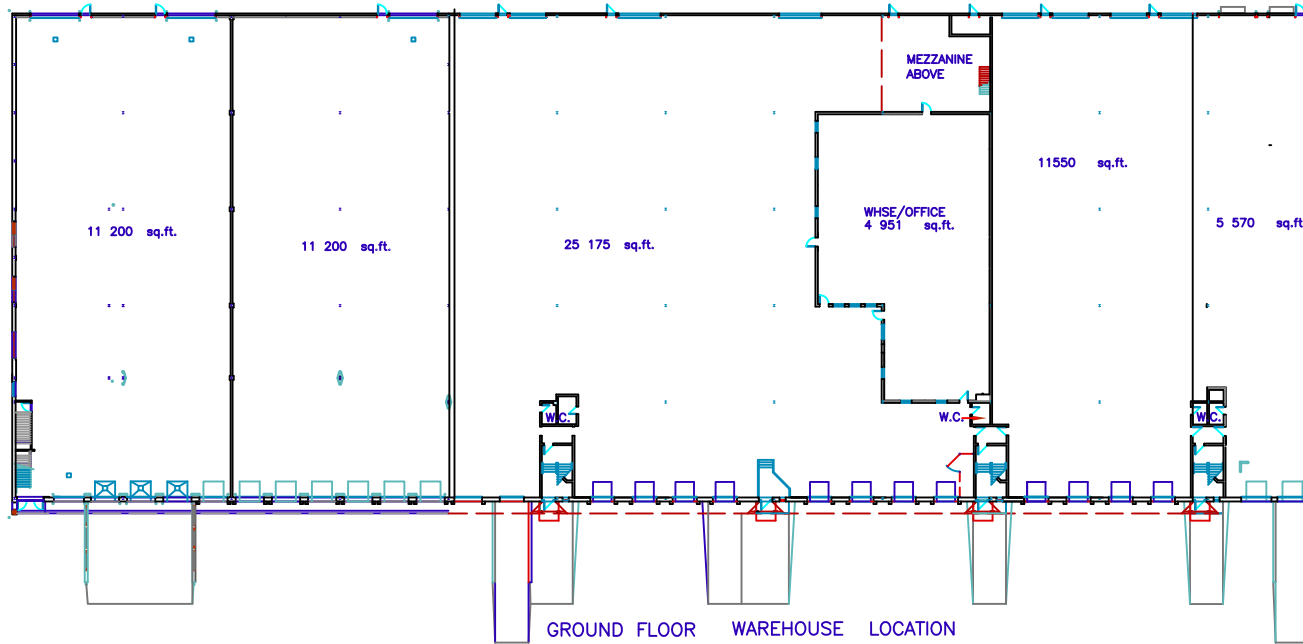

750 Stuart Graham, Dorval (YUL)

OFFICE AREA: 30 785 sq.ft.
 WAREHOUSE AREA: 64 895 sq.ft.
 TOTAL AREA: 95 680 sq.ft.